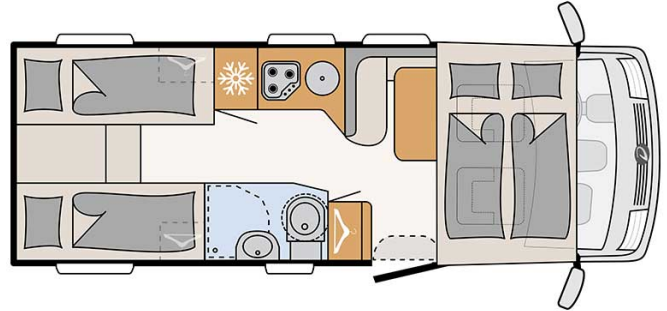

Luxury Château Comfort Luxury France

Modèle deluxe

Description	<p>A class luxury couch that ensures the comfort and visibility through wide windows for 4 people. All the rooms are spacious: bathroom, kitchen, bedroom with 2 double beds and the storage space!</p> <p>Please note – the shown motorhomes are only example vehicles of the different groups !</p>
Characteristics	<p>Château Comfort Luxury Sleeps : 4 Engine: 2.3L I 103kW/140PS Diesel Manual transmission Power steering Brake booster Passage from the driver's cab to the living quarters</p> <p>? Virtual visit of the Château Comfort Luxury model here.</p>
Fuel	<p>Diesel Average consumption: 11 - 12 L/100 km</p>

Dimensions	Length: 7.41 m Width: 2.32 m Height: 2.90 m Interior height: 2.10 m
Passengers	4
Reserve	Clean water tank: 122 L Grey water tank: 90 L Fuel tank: 90 L Gas bottle (propane): maximum 2 x 11 kg
Beds	Double bed: 200 cm x 150 cm Rear bed: 195 cm x 150 cm
Kitchen	Refrigerator 113 L Freezer 14 L 3-burner stove
Shower/Toilet	Shower Toilets Sink Hot and cold water supply
Heating/Air Conditionning	Air conditioning in driving cab Gas heating
Energy	Propane Gas. Allows for use of the refrigerator, water heater, and heater, while not connected to an electrical hook-up. Electrical Connection 230V (Hook-up) Auxiliary Battery. Allows for use of lights while the vehicle is not hooked up. Batteries will last around 12 hours depending on use, and are recharged when driving the vehicle, or hooked up. 12V outlet. Remember to bring your adaptors for charging your personal electronics such as cameras and phones.
Complementary Equipment	Awning Bicycle rack (max. 60kg) Fixation childseat