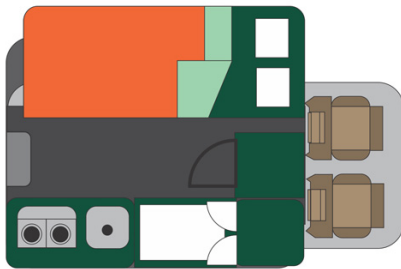

# 4wd Rainbow Toyota TX South Africa

Modèle standard

Description	<p>Perfect vehicle for a confortable african break. Well equipped for an off road adventure.</p> <p>All dimensions may change without notice.</p>
Characteristics	<p><b>Rainbow Toyota TX</b>          Sleeps: 2 (2 seatbelts)          Diesel 2.4 L engine          Toyota chassis          Manual 5 gear transmission          Power steering          ABS power brakes          Airbags          Central locking          4x4</p>
Fuel	<p>Diesel          Average consumption: 12L/100km</p>
Dimensions	<p>Length: 5.3 m (17'5")          Width: 1.80 m (5'11")          Height: 2.30 m (7'7")</p>

Passengers	2 sleeps and 2 seatbelts
Reserve	Fuel tank: 80 L (21.1 US gal) Fresh water tanks: 2 x 20 L (2 x 5.3 US gal) Gas bottles: 2 x 4.5 kg (2 x 9.9 lb)
Beds	Double bed: 191 x 142 cm (75" x 56")
Kitchen	Cooker 2 stoves Fridge 80 L (21.1 US gal) Dishes and cutlery Kettle Water basin
Shower/Toilet	Outside shower
Heating/Air Conditionning	Heating and air conditioning like in a car
Energy	<b>Gas.</b> Allows for use of the refrigerator and water heater, while not connected to an electrical hook-up. <b>Electrical Connection 220V (Hook-up)</b> <b>Auxiliary Battery.</b> Batteries will last around 12 hours depending on use, and are recharged when driving the vehicle, or hooked up the 220V connection. <b>12V outlet:</b> Remember to bring your adaptors for charging your personal electronics such as cameras and phones.
Audio & Connexions	Radio AM/FM CD player
Camping Equipment	Camping chairs Camping table Gas bottle with cooker top
Complementary Equipment	Spare wheel Dishes and cutlery Water filter Sheets, duvets and pillows Towels Camping chairs Camping table Fire extinguisher Axe Air compressor Tow rope
Optional Equipment	Braai: traditional BBQ from the South of Africa