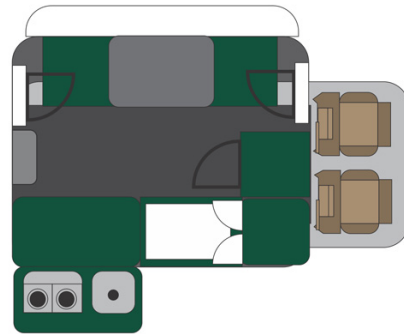

# 4wd Rainbow Toyota TX South Africa

Modèle standard

Description	<p>Perfect vehicle for a confortable african break. Well equipped for an off road adventure.</p> <p>All dimensions may change without notice.</p>
Characteristics	<p><b>Rainbow Toyota TX</b>          Sleeps: 2 (2 seatbelts)          Diesel 2.4 L engine          Toyota chassis          Manual 5 gear transmission          Power steering          ABS power brakes          Airbags          Central locking          4x4</p>
Fuel	<p>Diesel          Average consumption: 12L/100km</p>
Dimensions	<p>Length: 5.3 m (17'5")          Width: 1.80 m (5'11")          Height: 2.30 m (7'7")</p>

Passengers	2 sleeps and 2 seatbelts
Reserve	Fuel tank: 80 L (21.1 US gal) Fresh water tanks: 2 x 20 L (2 x 5.3 US gal) Gas bottles: 2 x 4.5 kg (2 x 9.9 lb)
Beds	Double bed: 191 x 142 cm (75" x 56")
Kitchen	Cooker 2 stoves Fridge 80 L (21.1 US gal) Dishes and cutlery Kettle Water basin
Shower/Toilet	Outside shower
Heating/Air Conditionning	Heating and air conditioning like in a car
Energy	<b>Gas.</b> Allows for use of the refrigerator and water heater, while not connected to an electrical hook-up. <b>Electrical Connection 220V (Hook-up)</b> <b>Auxiliary Battery.</b> Batteries will last around 12 hours depending on use, and are recharged when driving the vehicle, or hooked up the 220V connection. <b>12V outlet:</b> Remember to bring your adaptors for charging your personal electronics such as cameras and phones.
Audio & Connexions	Radio AM/FM CD player
Camping Equipment	Camping chairs Camping table Gas bottle with cooker top
Complementary Equipment	Spare wheel Dishes and cutlery Water filter Sheets, duvets and pillows Towels Camping chairs Camping table Fire extinguisher Axe Air compressor Tow rope
Optional Equipment	Braai: traditional BBQ from the South of Africa