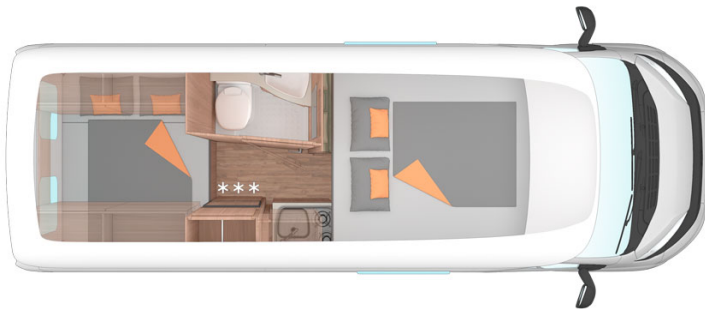

# Profile Magic Vista Scotland

Modèle standard

Description	<p>Very compact and well equipped, this motorhome for 4 people has 2 double beds, a kitchen and a bathroom, all with a modern design.</p> <p>All dimensions and features may change.</p>
Characteristics	<p><b>Magic Vista</b>          Sleeps : 4 (4 seatbelts)          Diesel 2.3L engine, 130 bhp          Fiat Ducato 120 MultiJet chassis          Manual 6 gear transmission          Power steering          Cruise control          Airbags          Backup camera          GPS          Internal walk through          Bicycle rack</p>
Fuel	<p>Diesel          Average consumption: 9.5L/100km</p>